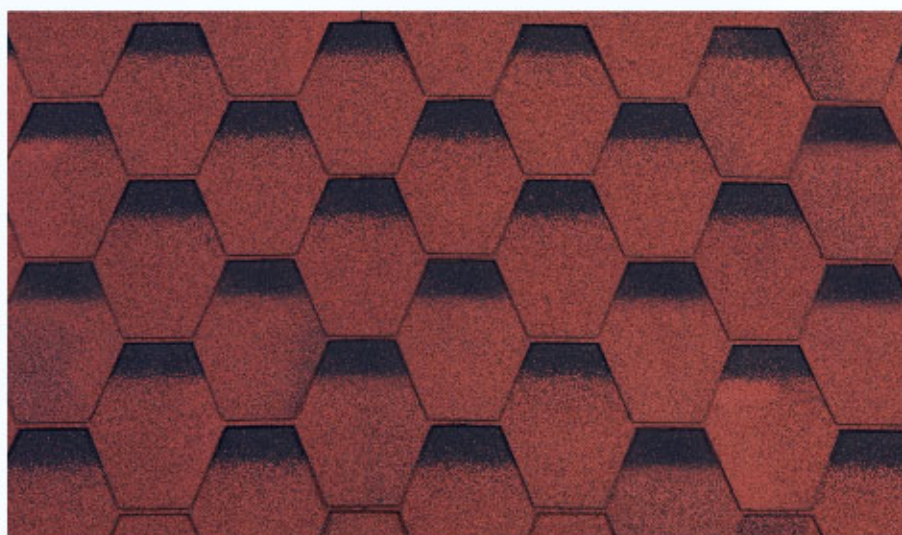

Natural colors in harmony with the environment

BTM Shingle Yakut