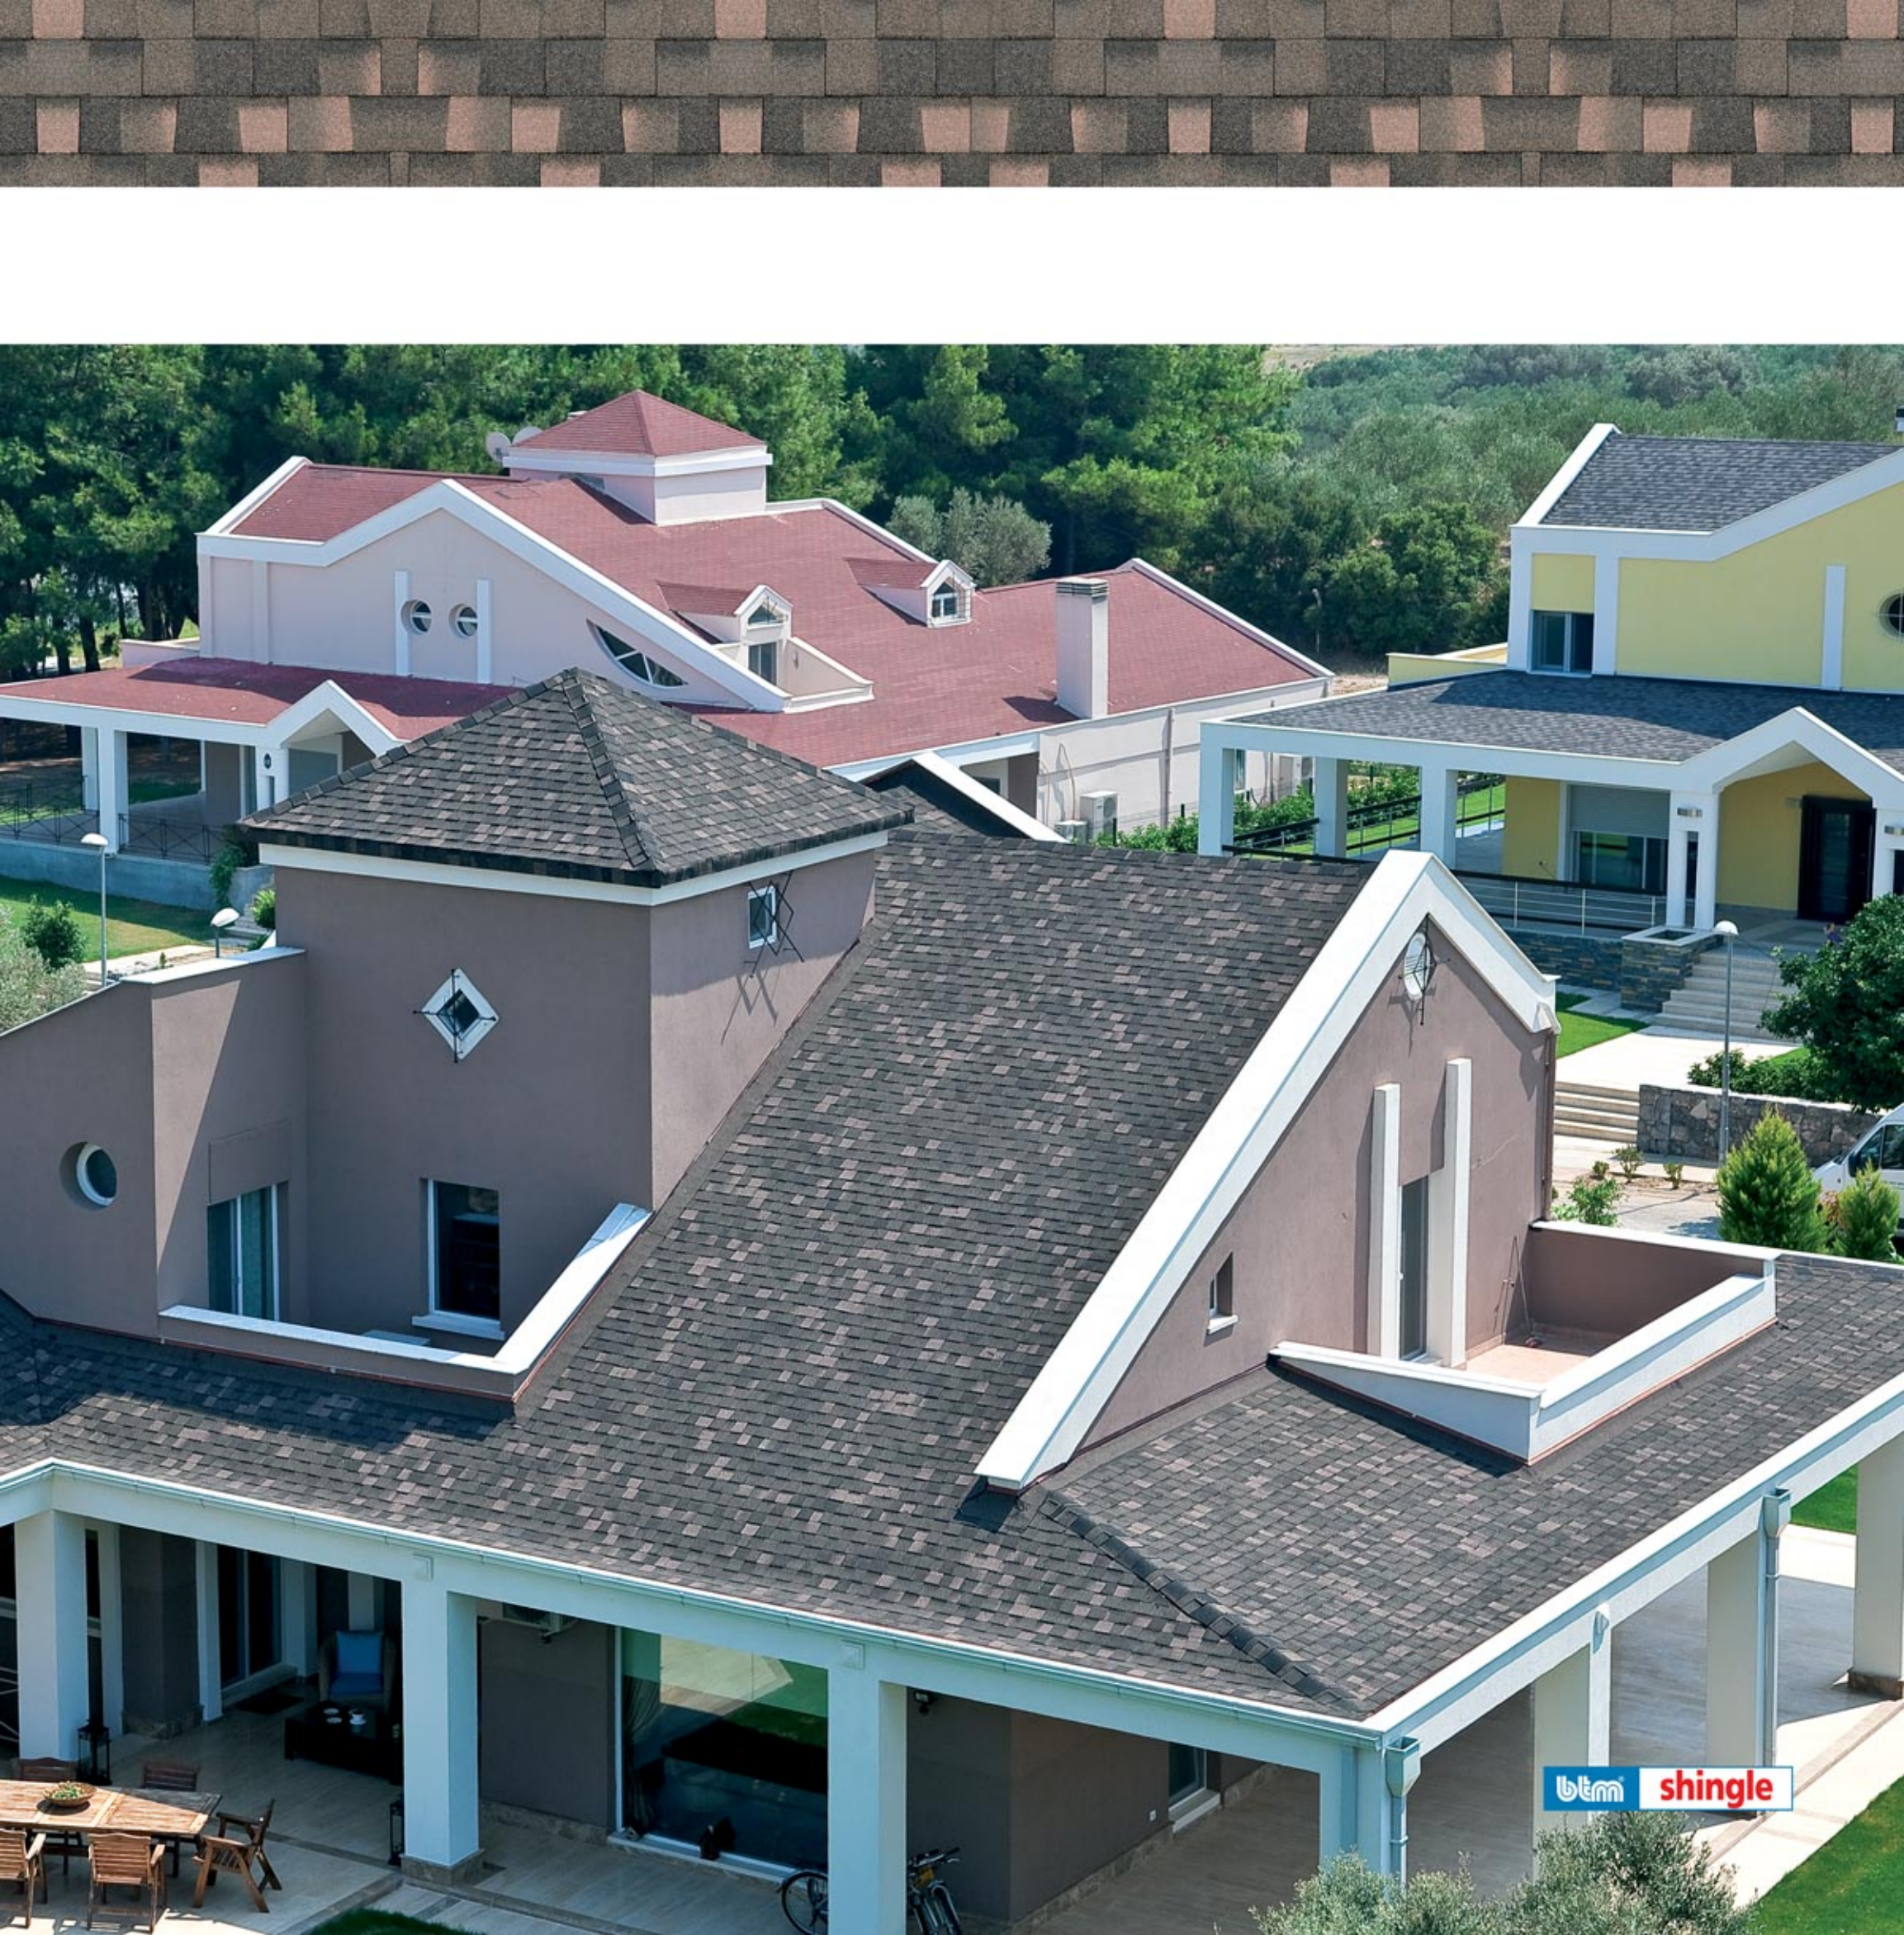

blm shingle