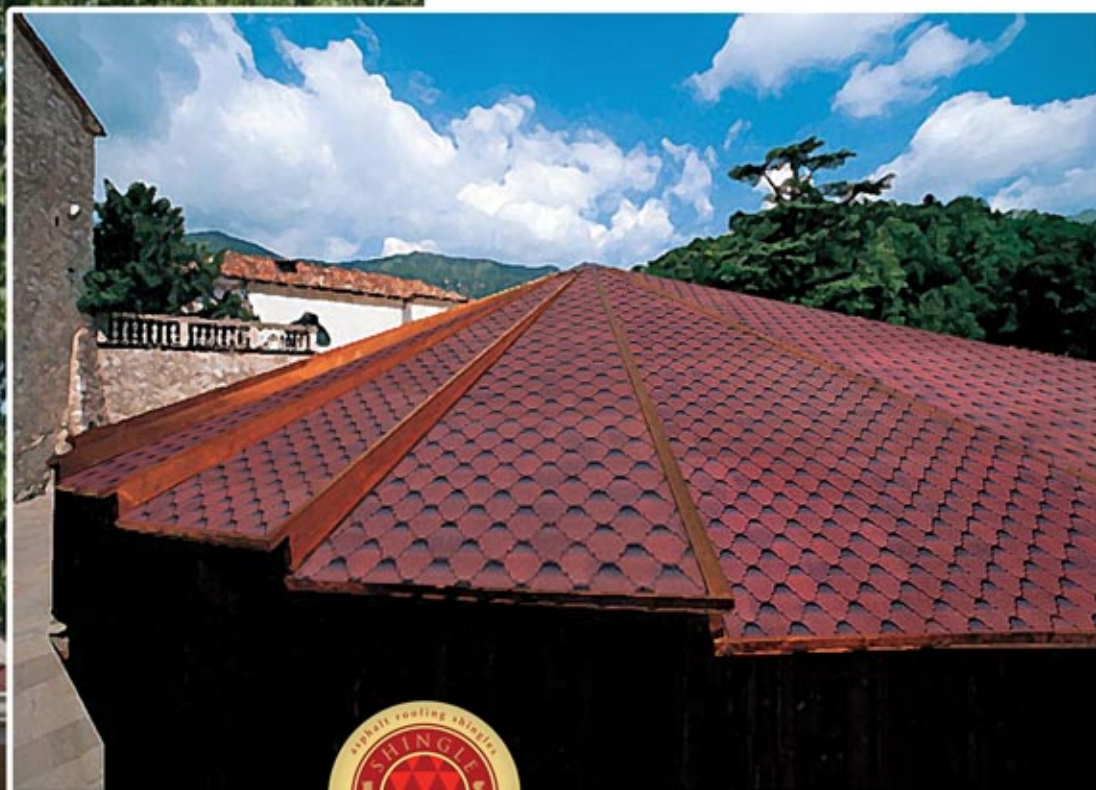

REVITALISING SOLUTIONS FOR BUILDINGS

BTM Shingle Rustik

*Lightweight roof covering sheets,
not causing extra load to your building.*

*Flexible by its nature, easy to use
in all roof details.*

*Resists rain, high wind and all climatic conditions
for many years.*

*Yearly maintenance is not required since
it is not broken nor carried away.*

*It is a strong roof covering material thanks to all
aforementioned features.*

btm shingle

CE Conforms European Norms